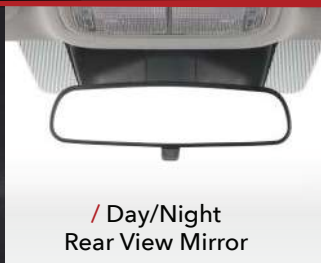

/ Door Switch Panel

/ Cup Holder

/ 1st Row USB Port
/ 2nd Row USB C

/ Gloves Box

/ Console Box

/ 1st & 2nd Row Door Pocket

/ Day/Night Rear View Mirror

/ Map Light