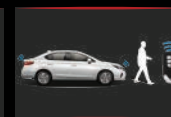

/ Walk-Away Auto Lock

Elevate Drive

BEYOND SAFE

Berkendara dengan tenang dan percaya diri dengan teknologi keamanan terbaik paling terpercaya di kelasnya.

Honda SENSING